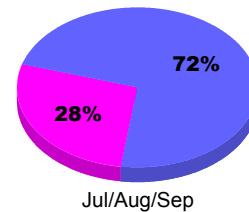

YTD Status Quo Clubs 2012-2013

Status Quo Clubs Compared to Status Quo Members

Legend: Status Quo Clubs (Cyan), Total Status Quo Members (Green)

MEMBERSHIP

**Membership Results
2012-2013**

**Membership
2011-2012**

Month	Net Memb Goal	Actual New Memb	Actual Dropped Memb	Gain/Loss of Memb	Gain/Loss of Memb
Jul/Aug/Sep		26	-5	21	11
Totals		26	-5	21	11

Membership Results 2012-2013

Goal, New, Dropped, Gain/Loss

Legend: Goal (Cyan), Actual (Green), Dropped (Yellow), Gain Loss (Magenta)

Comparison of Membership Gain/Loss

Current Year Compared to the Previous Year

Legend: Current Year (Cyan), Previous Year (Green)

Gender Comparison 2012-2013

Jul/Aug/Sep

Legend: Male (Blue), Female (Magenta)